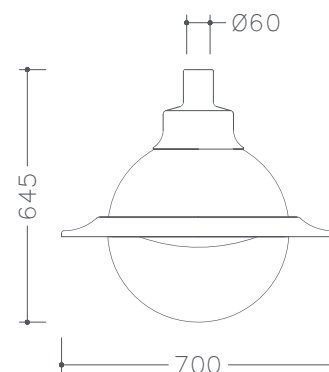

Dimensions

Certificates

NOM

CE

UKCA

ENEC

ISSOP

Certificado CB

Available optics

100W Max.

100W Max.

100W Max.

100W Max.

100W Max.

100W Máx.

Colour temperatures

PC AMBER

1800 K

2200 K

2700 K

3000 K

4000 K